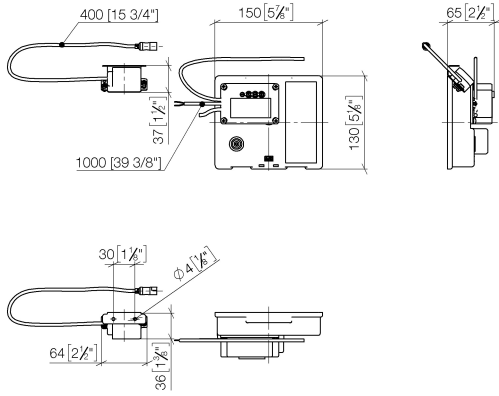

**Required miscellaneous**

**eSET Touchfree Basin mixer with temperature setting for combining with wall-mounted fittings -** 35 741 970-90 0010

- max. recess depth 125 mm
- min. recess depth 90 mm

**Recommended miscellaneous**

**Extension for Touchfree 500 mm -** 12 765 970 90

**Required miscellaneous**

**eSET Touchfree Basin mixer with temperature setting for combining with free-standing fittings -** 35 740 970-90 0010

42 765 970 90

mm [inches]

Certificates

LGA\_29120.

WRAS\_1906116.

IAPMO\_EGS.

CE000001\_eSet\_Tou chfree\_20171206\_D E\_signed. CE000002\_eSet\_Tou chfree\_20171206\_E N\_signed.

LGA\_29119.

42 765 970 90